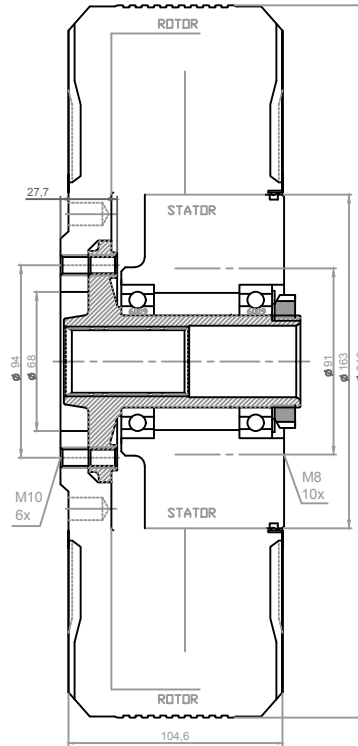

**EMRAX 348**  
Front view

**EMRAX 348**  
1000Nmp, 350kWp at 3500RPM, weight: 39kg

**EMRAX 348**  
Back view  
Mounting holes M8\_10x / dia 91 mm.