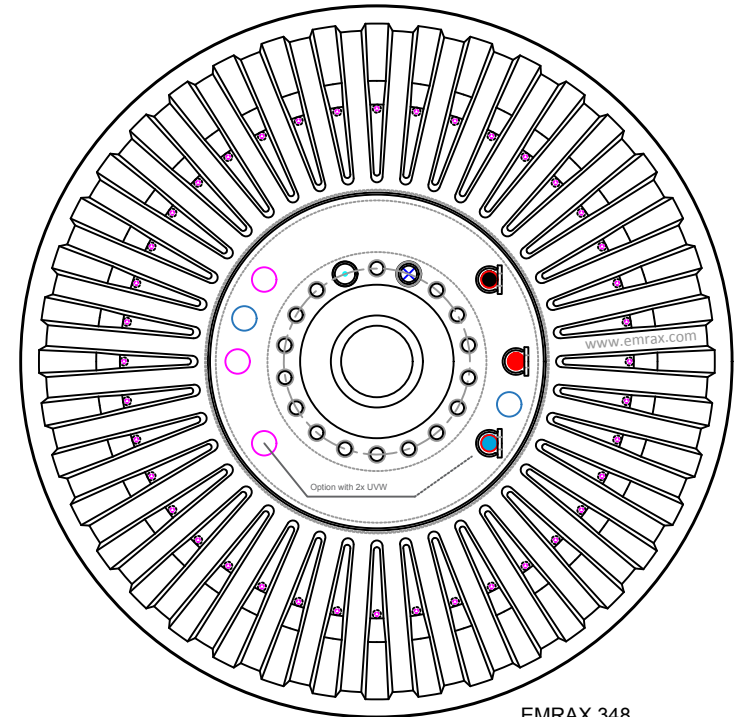

**EMRAX 348**  
Front view

**EMRAX 348**  
1000Nmp, 350kWp at 3500RPM, weight: 39kg

**EMRAX 348**  
Back view  
Mounting holes M8\_10x / dia 91 mm.